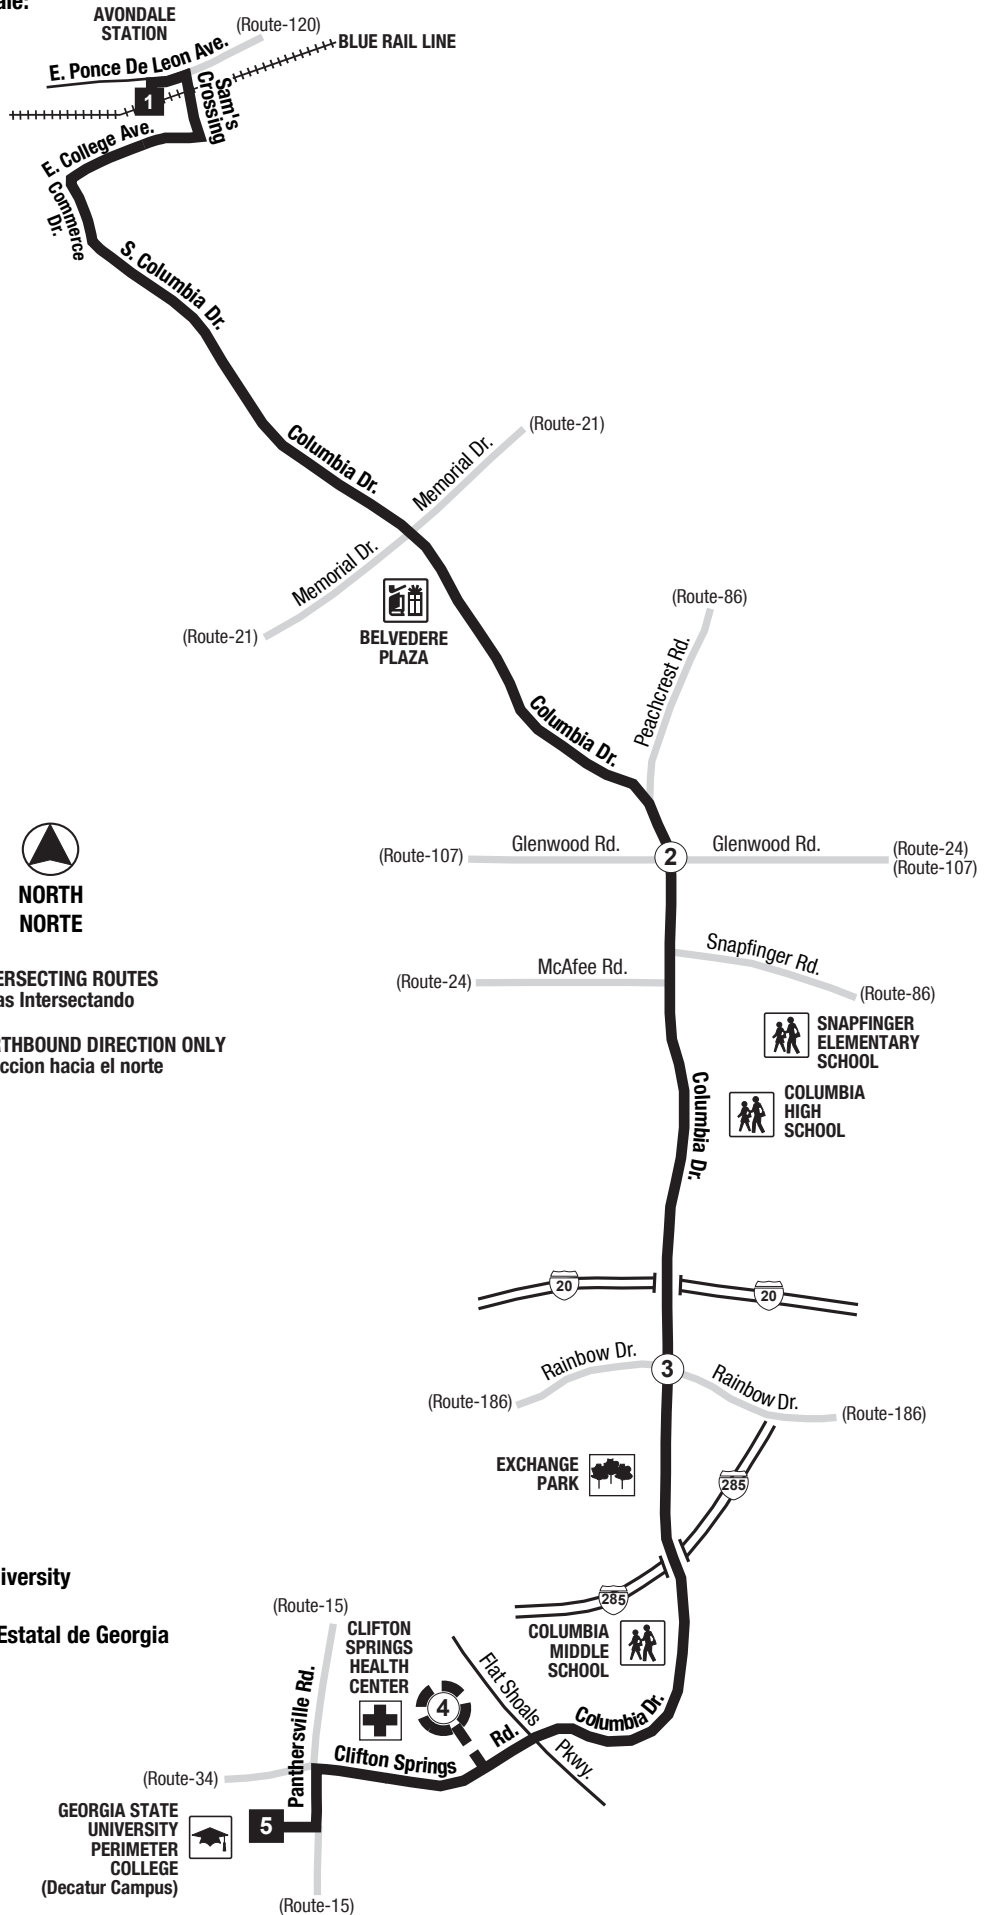

**Routes intersecting at Avondale Station:
Rutas intersectando en la Estación Avondale:**

- 75-Lawrenceville Highway
- 114-Columbia Drive
- 117-Rockbridge Road/Panola Road
- 120-East Ponce De Leon Avenue

**Routes intersecting at Georgia State University
Perimeter College (Decatur Campus):
Rutas que se cruzan en la Universidad Estatal de Georgia
Perimeter College (Decatur Campus):**

- 15-Candler Road
- 34-Gresham Road
- 114-Columbia Drive