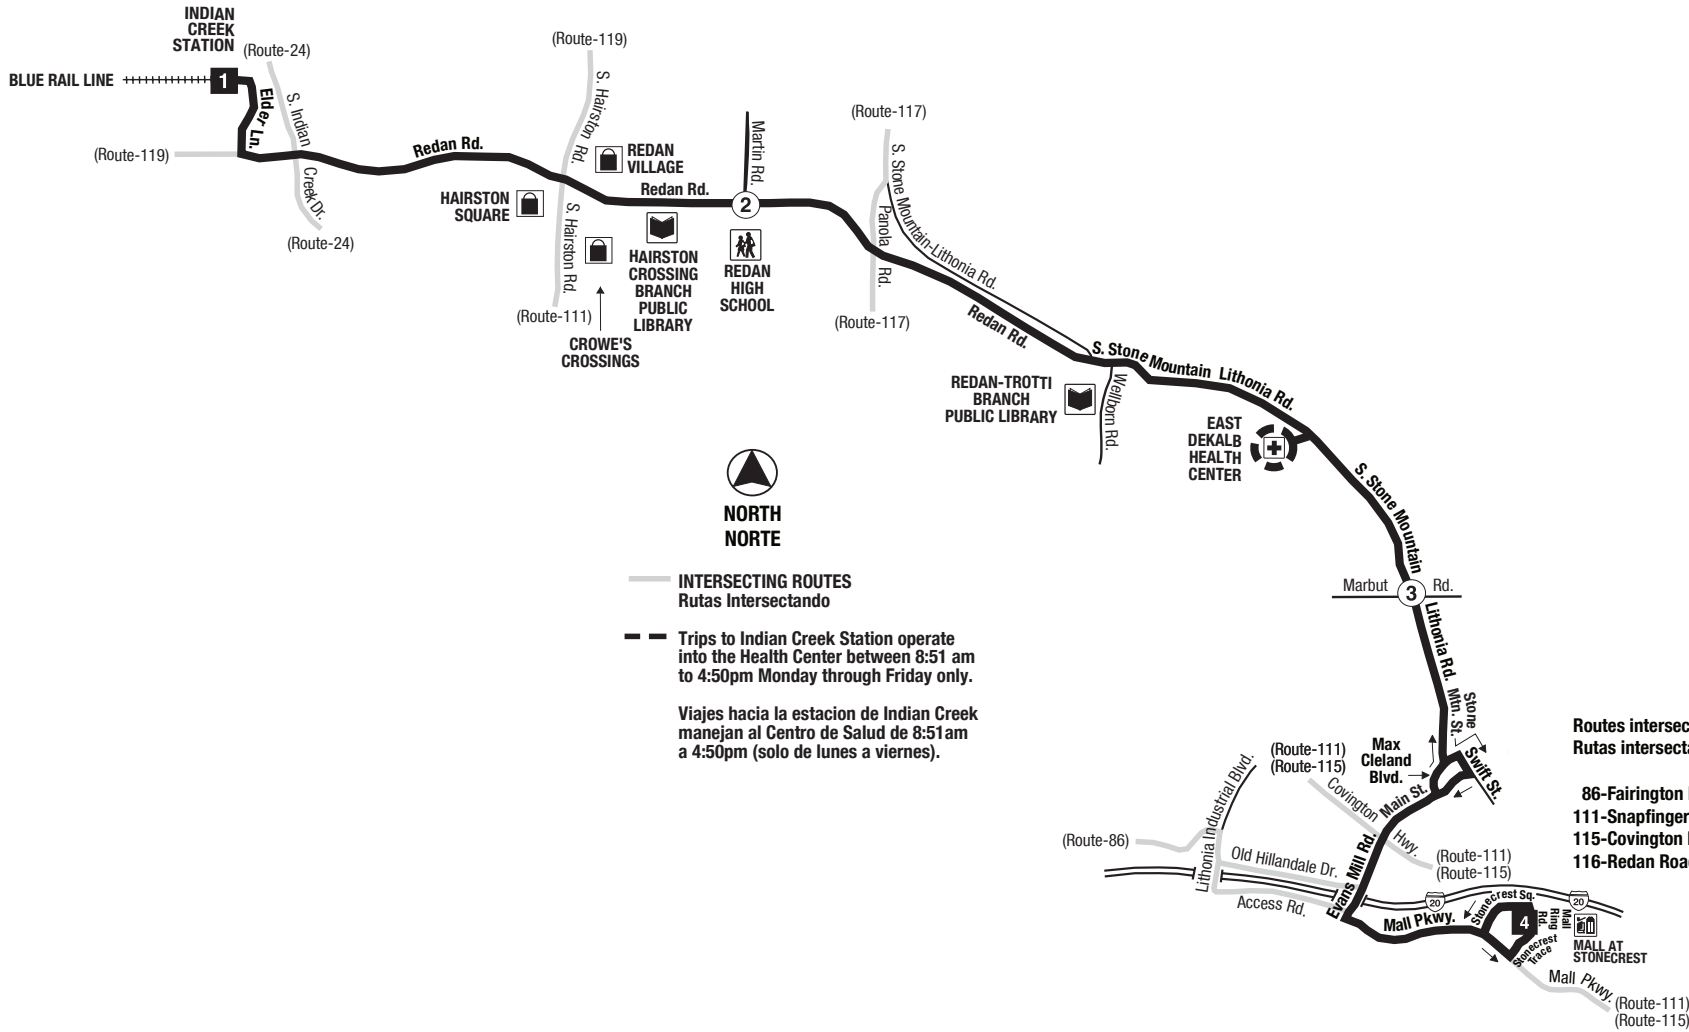

Routes intersecting at Indian Creek Station:
Rutas intersectando en la Estación Indian Creek:

- 24-McAfee/Hosea Williams
- 107-Glenwood
- 111-Snapfinger Woods
- 116-Redan Road
- 119-Hairston Road/Stone Mountain Village

Routes intersecting at Mall at Stonecrest:
Rutas intersectando en el Mall at Stonecrest:

- 86-Fairington Road
- 111-Snapfinger Woods
- 115-Covington Highway
- 116-Redan Road